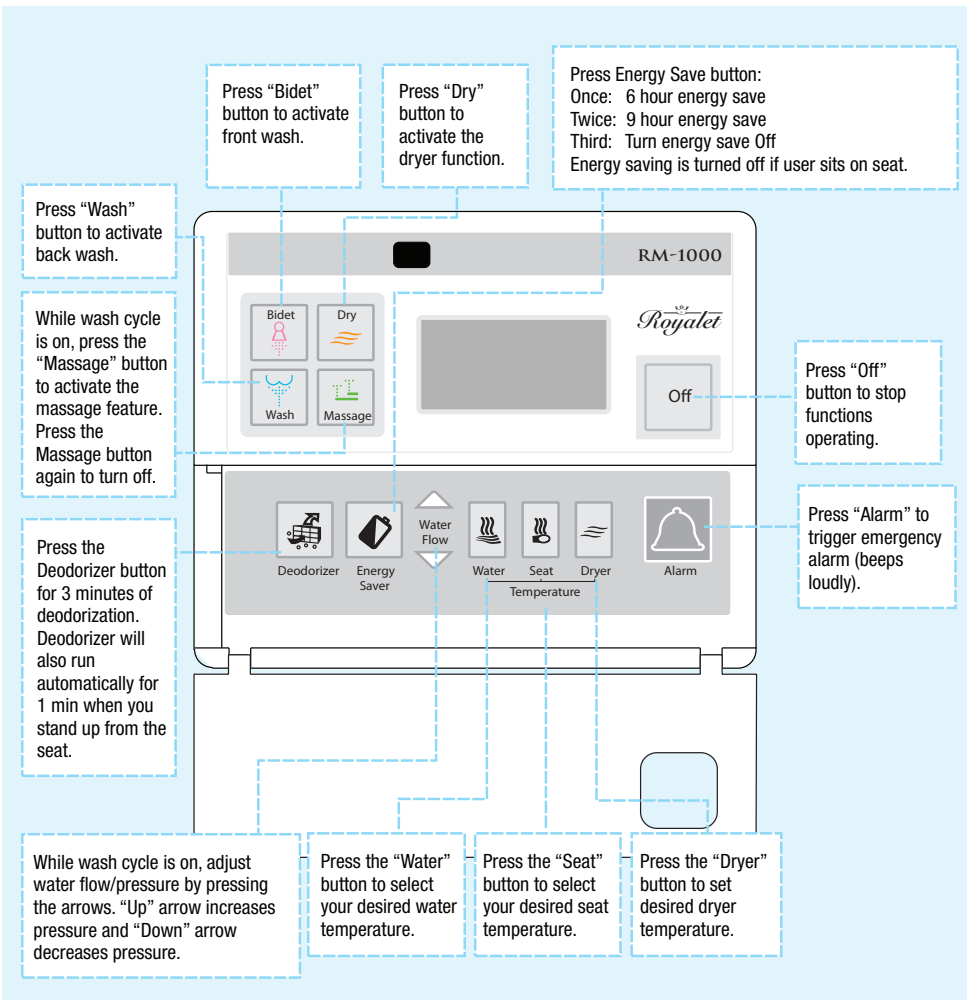

# Royalet RM-1000

## Remote Control Electronic Bidet seat.

"Every house should have one."  
*Scott Cam, TV Presenter*

Features	
	Wash
	Bidet
	Massage Wash
	Dryer
	Deodorization
Operational Functions	Power Saving
	Remote Control Unit
	Warm Seat
	Adjustable temperature settings
	Soft Close Lid & Seat
	Infrared User Sensor

Remote Control with bottom panel closed.

# RM-1000 Dimensions

Remote Control with bottom panel closed.