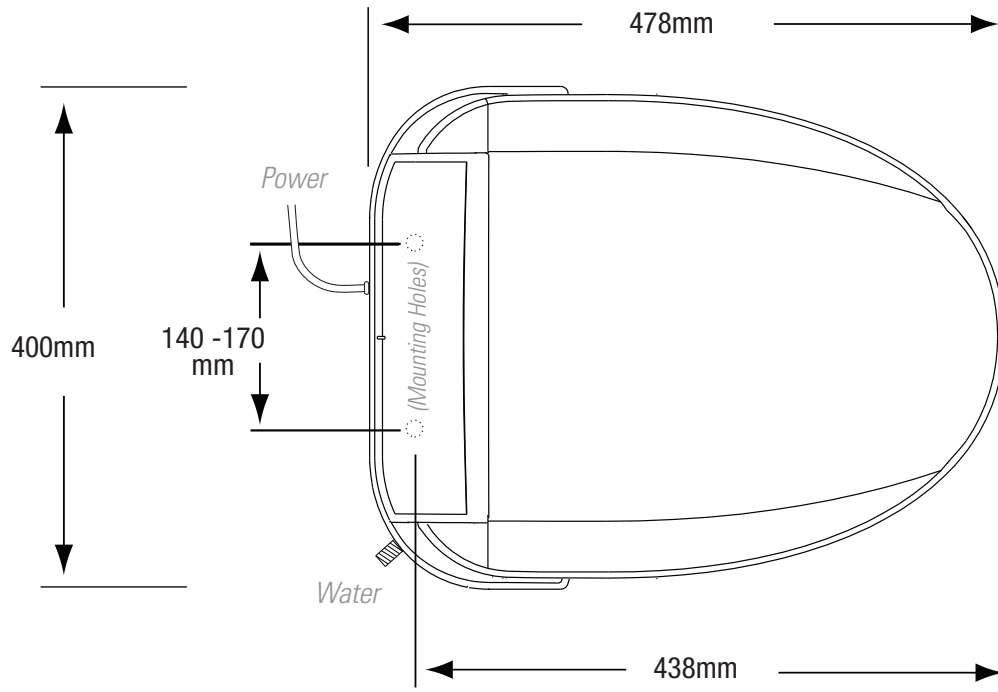

Remote Control with bottom panel closed.

# RM-1000 Dimensions

Remote Control with bottom panel closed.