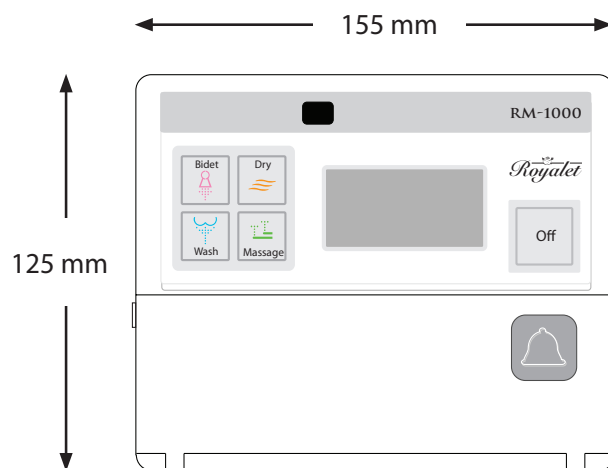

# RM-1000 Dimensions

Remote Control with bottom panel closed.