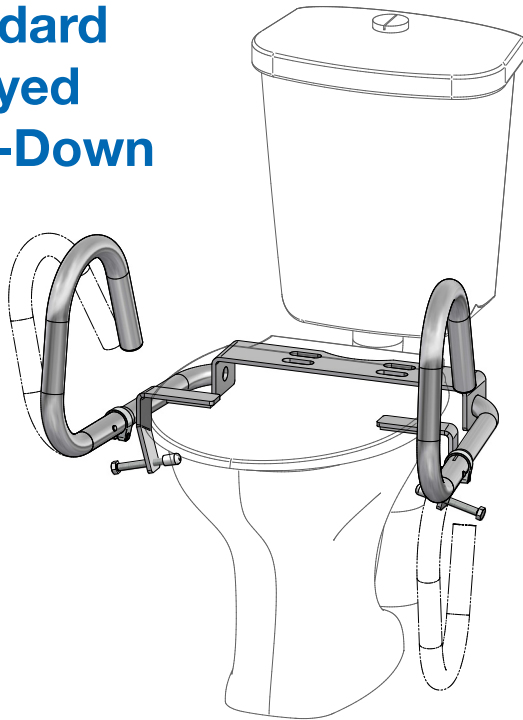

## THE NEW '3-IN-1' TOILET SUPPORT RAIL SYSTEM

(REPLACES THRONE STANDARD, SPLAYED AND FOLD DOWN RAIL)

### 3-in-1 Rail

- Standard
- Splayed
- Fold-Down

**Standard**  
The Standard Rail option is shown fitted to a bidet with spacer.

**Splayed**  
The Splayed Rail offers a wider option.

**Fold Down**  
The Fold Down Rail is an option when required.

The functions of the 'Standard', 'Splayed' and 'Fold Down' rails have been incorporated into the '3-in-1', making it the most convenient toilet support system on the market.

The benefits of the **Throne Accessories '3-in-1'** Rail System include:

Other sort-after products in the Throne Accessories range include:

Distributed By:

■ Sloped Rail with adjustable handle for flexible use

■ Wraparound Rail with toilet seat and folding lid