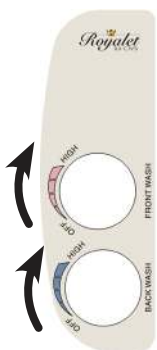

RA-CWB Royalet Fresh Water Bidet seat.

Features	
Operational Functions	Uses Fresh tap water
	Front & Back wash nozzles
	Soft Close Lid & Seat
	Made from Anti-microbial (germ resistant) materials

Front & Back Wash Nozzles

The Back Wash function features a solid stream of water to thoroughly clean the posterior. The Front Wash nozzle provides a softer, gentler cleaning that is more suited for feminine hygiene.

Hydraulic soft closing lid/seat.

The hydraulic lid and seat closes quietly, and gently, with a simple touch.

Anti Microbial Seat

The seat is formulated from Anti-Microbial materials for germ resistance.

Easy to install

Connects to your fresh water cistern supply using a T-Valve connection and hose (all necessary fittings supplied).

Easy to operate

Simply turn the dial clockwise to start washing. Adjust the dial to your personal comfort by increasing or decreasing water pressure.